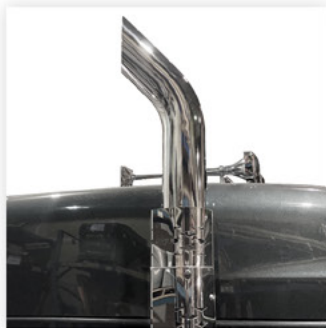

KIT ADAPTER
S7533011

Kit 4" to 5" adapter and muffler shield extension,
without collar

IMAGINING
WORKING
SHINING