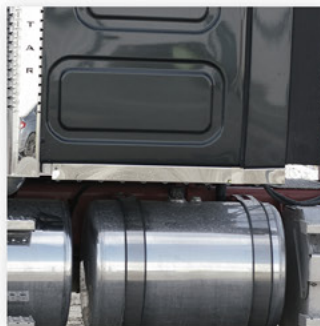

49X 2022 SFA

**CAB PANEL**  
S7533002

1 block heater long hood double side exhaust  
(28 x 3/4" holes under)

**CAB PANEL**  
S7533003

2 Block heater double side exhaust  
(28 x 3/4" holes under)

**SLEEPER PANEL**  
S7552002