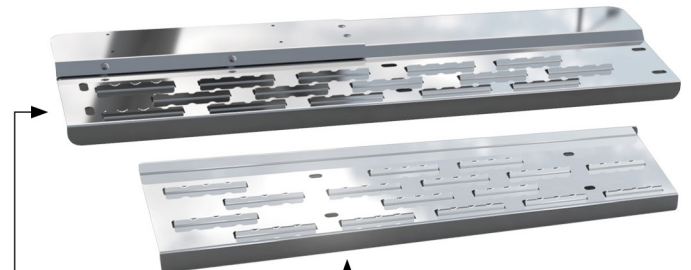

2020 & UP

METCHRO

HINO XL SERIES  
SIDE STEPS  
HEAVY DUTY GRIP

HEAVY DUTY  
GRIP

**SIDE STEP DRIVER UP**

**PART #: C7H71024**

34" X 10"

**SIDE STEP LOWER DRIVER**

**PART #: C7H71025**

SHORT 24" X 7"

**SIDE STEP PASSENGER UP**

**PART #: C7H71035**

Short / Length: 34" Depth: 8"  
Facilitates the exit of the cabin by maximizing the support of the feet. Usually installed with the cab panel.

**SIDE STEP PASSENGER DOWN**

**PART #: C7H71036**

LONG 39" X 7"

**SIDE STEP PASSENGER UP**

**PART #: C7H71026**

SHORT 33" X 7"

**SIDE STEP PASSENGER LOW**

**PART #: C7H71027**

SHORT 28" X 7"

**SIDE STEP DRIVER UP**

**PART #: C7H71033**

Length: 34" Depth: 11"

**SIDE STEP DRIVER DOWN**

**PART #: C7H71034**

30" X 7"

Facilitates the exit of the cabin by maximizing the support of the feet. Usually installed with the cab panel.