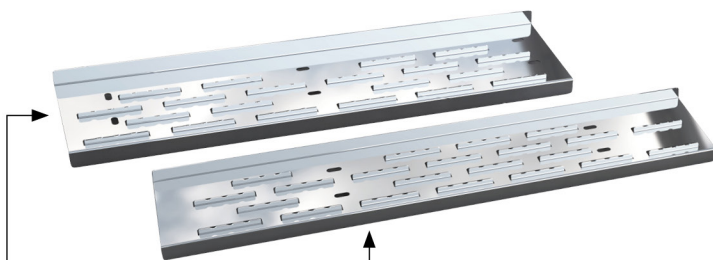

2020 & UP

METCHRO

HINO XL SERIES  
SIDE STEPS  
HEAVY DUTY GRIP

HEAVY DUTY  
GRIP

**SIDE STEP DRIVER UP**

**PART #: C7H71024**

34" X 10"

**SIDE STEP LOWER DRIVER**

**PART #: C7H71025**

SHORT 24" X 7"

**SIDE STEP PASSENGER UP**

**PART #: C7H71035**

Short / Length: 34" Depth: 8"  
Facilitates the exit of the cabin by maximizing the support of the feet. Usually installed with the cab panel.

**SIDE STEP PASSENGER DOWN**

**PART #: C7H71036**

LONG 39" X 7"

**SIDE STEP PASSENGER UP**

**PART #: C7H71026**

SHORT 33" X 7"

**SIDE STEP PASSENGER LOW**

**PART #: C7H71027**