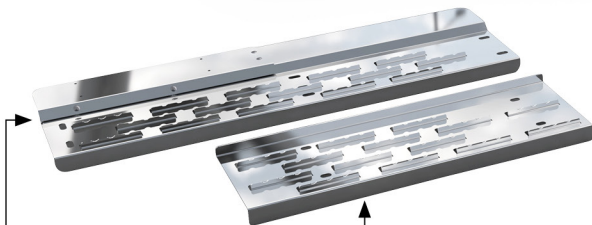

2020 & UP

METCHRO

HINO XL SERIES  
SIDE STEPS  
HEAVY DUTY GRIP

HEAVY DUTY  
GRIP

**SIDE STEP DRIVER UP**

**PART #: C7H71024**

34" X 10"

**SIDE STEP LOWER DRIVER**

**PART #: C7H71025**

SHORT 24" X 7"

**SIDE STEP PASSENGER UP**

**PART #: C7H71035**

Short / Length: 34" Depth: 8"  
Facilitates the exit of the cabin by maximizing the support of the feet. Usually installed with the cab panel.

**SIDE STEP PASSENGER DOWN**

**PART #: C7H71036**

LONG 39" X 7"

**SIDE STEP PASSENGER UP**

**PART #: C7H71026**

SHORT 33" X 7"

**SIDE STEP PASSENGER LOW**

**PART #: C7H71027**