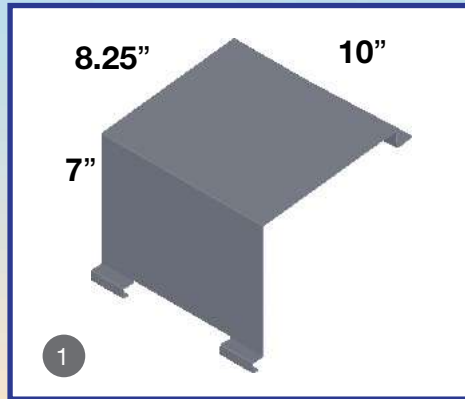

WINDOW DEFLECTORS

Anthem

ANTHEM				
	SECTION	PART #	YEAR	QTY
1	Window Deflector Without Convex Mirror Exp: Titan	S7632018	2019 & up	PR
2	Window Deflector With Convex	S7632063	2019 & up	

WINDOW DEFLECTORS

CH

CH				
	SECTION	PART #	YEAR	QTY
3	Window Deflector Without Convex Mirror Exp: Titan	S7632018	2019 & up	PR
4	Window Shade Window Deflector	S7632023	2006 & up	PR

WINDOW DEFLECTOR

Titan

TITAN				
	SECTION	PART #	YEAR	QTY
5	Window Deflector	S7632033	2008 to 2018	PR

REVOLVING LIGHT BRACKET

Cab & Sleeper Accessories