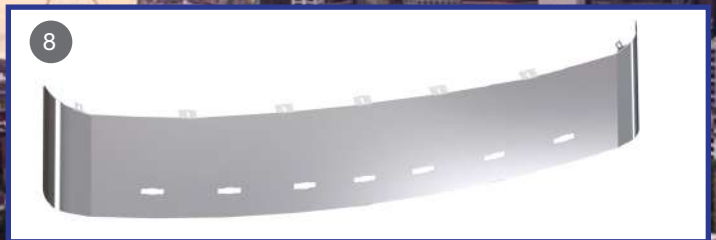

SUN VISORS

Cab & Sleeper Accessories

TRIM					
	SECTION	PART #	MODELS	YEAR	QTY
1	Sun Visor Light Trim	🍁 S7633501	Vision & Pinnacle	2006 to 2017	KIT
2	Visor Strip Over Fiber Visor	🍁 S7631506	Mack Anthem	2019 & up	—

SUN VISORS

SUN VISORS					
	SECTION	PART #	MODELS	LIGHTS	YEAR
3	Sun Visor 11.2" Drop	🍁 S7631004	Granite - Vision - Pinnacle Day Cab	Blank	2006 & up
4	Sun Visor 13 1/4" Outside & 12.5" In Center Drop	🍁 S7631001	Pinnacle Vision Granite day cab	Blank	2006 & up
5	Sun Visor 11.2" Drop	🍁 S7631004	Titan	Blank	2012 & up
6	Sun Visor	S7631007	Mack (R) Flat Top	14 X 3/4" bullseye lights	1966 to 2005
7	Sun Visor OEM 12.7" Drop	🍁 S7631005	Anthem fiber roof / high roof mirror on door	5 lights - using the original lights from the truck	2019 & up
8	Sun Visor OEM 12.7" Drop	🍁 S7631006	Anthem fiber roof / high roof mirror on door	7 lights - using the original lights from the truck	2019 & up
9	Sun Visor OEM 15" Drop	C7631010-LED	Anthem high roof / 16 ga	17 x 3/4" bullseye amber lights	2019 & up
10	Sun Visor OEM 15" Drop	C7631010-LEDC	Anthem high roof / 16 ga	17 x 3/4" bullseye clear lights	2019 & up
11	Sun Visor OEM 15" Drop	C7631010	Anthem high roof / 16 ga	17 X 3/4" holes only	2019 & up
12	Sun Visor Reverse Bowtie 9" Drop Boltless	S7631008	MD series without OEM visor	Blank	2022 & up
13	Sun Visor Reverse Bowtie 9" Drop	S7631009	MD series without OEM visor	Blank	2022 & up

NEW