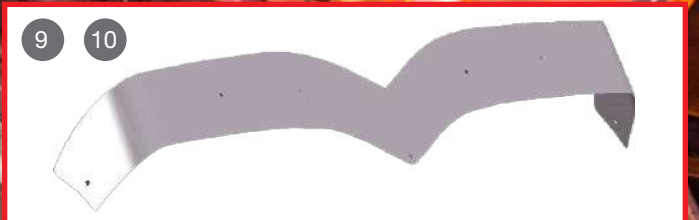

HOOD DEFLECTOR

Hood & Grill Accessories

HOOD DEFLECTOR

CX - Vision - Pinnacle

HOOD DEFLECTOR					
	SECTION	PARTS #	MODELS	YEAR	QTY
1	Hood & Grill Deflector	S7623001	Vision	Up to 2006	KIT
2	Hood & Grill Deflector	S7623005	Pinnacle	2007 & up	KIT
3	Hood Deflector	S7621004	Vision & CX	Up to 2006	UN
4	Hood Deflector	~~(S)~~ S7621006	Pinnacle & CX	2006 to 2018	UN
5	Hood & Grill Deflector	S7623009	Pinnacle long hood	2020 & up	UN
6	Hood Deflector	~~(S)~~ S7621002	CX	2020 & up	UN

HOOD DEFLECTOR

Granite - CH - CT - GU - CV

HOOD DEFLECTOR					
	SECTION	PARTS #	MODELS	YEAR	QTY
7	Hood Deflector	S7621001	CH	Up to 2016	UN
8	Hood Deflector	S7621011	CH	2017 & up	UN
9	Hood Deflector	S7621003	Granite CT	2006 to 2010	UN
10	Hood Deflector	S7621003	Granite GU	2011 & up	UN
11	Hood Deflector	S7621005	Granite CV	2001 & up	UN