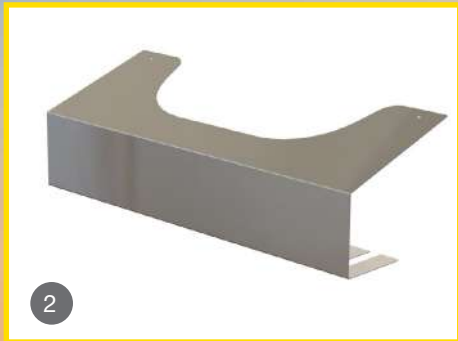

REAR ACCESSORIES

Frame & Fairing Accessories

REAR FRAME COVER

Pinnacle - Vision - Rawhide

REAR FRAME COVER				
	SECTION	PARTS #	MODELS	YEARS
1	6" Rear Frame Cover	S7671001	Pinnacle Vision	All years
2	6.3" Rear Frame Cover	S7671005	Rawhide	2015 to 2018
3	Batterie Cover	S7971006	Pinnacle SBA	2019 & up

AIR TANK COVER

Pinnacle - Anthem SBA

AIR TANK COVER				
	SECTION	PARTS #	MODELS	YEARS
4	Vision Air Tank Cover	S7661001	Pinnacle	
5	11.5" x 29.2" Fairing Stainless Extension	S7662007	Anthem SBA	2019 & up

ANTI-SAIL FLAP PLATE

All Models

ANTI-SAIL FLAP PLATE				
	SECTION	PARTS #	MODELS	YEARS
6	Anti-Sail Flap Plate	S7672001	All models	All year

MUD FLAP WEIGHTS

All Models

MUD FLAP WEIGHTS				
	SECTION	PARTS #	MODELS	
7	24" Bolted Mud Flap Weights - Long Horne With Angle - With Mack Logo	7972043-S	All models	
8	24" Bolted Mud Flap Weights - Long Horne - With Mack Logo	7972044-S	All models	
9	24" Bolted Mud Flap Weights - Rectangular - With Mack Logo	7972045-S	All models