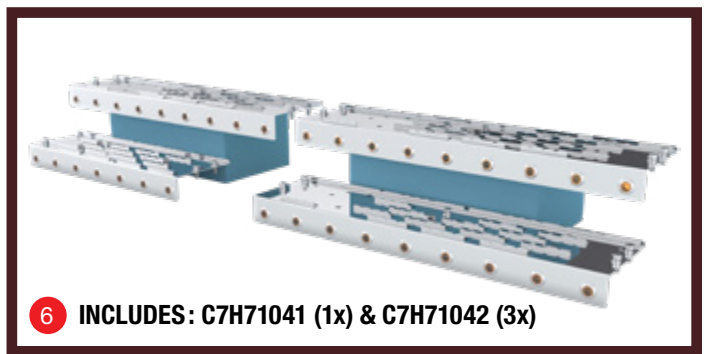

238-258-268-338-358CND HINO						
SECTION	PART #	DESCRIPTION	LIGHTS	INCLUDED		YEARS
				PART #	DESCRIPTION	
1	Side Steps Kit	C7H73001	Four (4) Side Steps Kit with Heavy Duty Grips Pattern	Blank	C7H71037 Driver's side top step C7H71038 Driver's side bottom step C7H71039 Passenger side top step C7H71040 Passenger side bottom step	2011 to 2014
2	Side Steps Kit	C7H73002	Four (4) Side Steps Kit with Heavy Duty Grips Pattern	¾" Laser Cut Holes on Front Side of each Step	C7H71045 Driver's side top step C7H71046 Driver's side bottom step C7H71047 Passenger side top step C7H71048 Passenger side bottom step	2011 to 2014
3	Side Steps Kit	C7H73003	Four (4) Side Steps Kit with Heavy Duty Grips Pattern	Blank	C7H71029 Driver's / passenger step (3x) C7H71030 Passenger side bottom step (1x)	2014 & up
4	Side Steps Kit	C7H73004	Four (4) Side Steps Kit with Heavy Duty Grips Pattern	¾" Laser Cut Holes on Front Side of each Step	C7H71049 Driver's/ passenger step (3x) C7H71050 Passenger side bottom step (1x)	2014 & up
L7-L8 HINO						
SECTION	PART #	DESCRIPTION	LIGHTS	INCLUDED		YEARS
				PART #	DESCRIPTION	
5	Side Steps Kit	C7H73005	Four (4) Side Steps Kit with Heavy Duty Grips Pattern	Blank	C7H71041 Driver's / passenger step (1x) C7H71042 Passenger side bottom step (3x)	2021 & up
6	Side Steps Kit	C7H73006	Four (4) Side Steps Kit with Heavy Duty Grips Pattern	¾" Laser Cut Holes on Front Side of each Step	C7H71041 Driver's / passenger step (1x) C7H71042 Passenger side bottom step (3x)	2021 & up