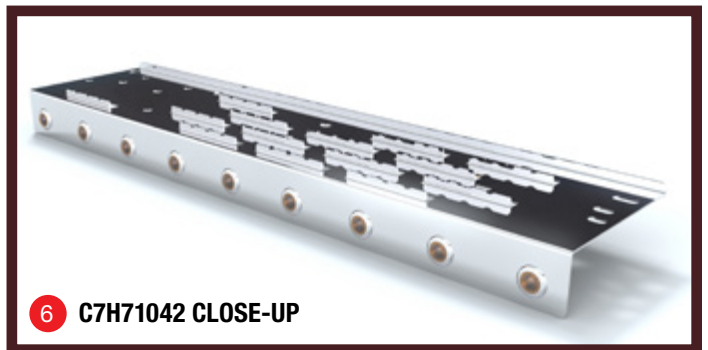

WIRE COVER KIT

VNL Volvo

VNL VOLVO			
SECTION	PART #	DESCRIPTION	YEAR
5	K7711004CF	Wire Cover Kit	1998 to 2003

SIDE STEPS

238 – 258 – 268 – 338 – 358CND | L7-L8 Hino

238-258-268-338-358CND HINO						
SECTION	PART #	DESCRIPTION	LIGHTS	INCLUDED		YEARS
				PART #	DESCRIPTION	
1	Side Steps Kit	C7H73001	Four (4) Side Steps Kit with Heavy Duty Grips Pattern	Blank	C7H71037 Driver's side top step C7H71038 Driver's side bottom step C7H71039 Passenger side top step C7H71040 Passenger side bottom step	2011 to 2014
2	Side Steps Kit	C7H73002	Four (4) Side Steps Kit with Heavy Duty Grips Pattern	¾" Laser Cut Holes on Front Side of each Step	C7H71045 Driver's side top step C7H71046 Driver's side bottom step C7H71047 Passenger side top step C7H71048 Passenger side bottom step	2011 to 2014
3	Side Steps Kit	C7H73003	Four (4) Side Steps Kit with Heavy Duty Grips Pattern	Blank	C7H71029 Driver's / passenger step (3x) C7H71030 Passenger side bottom step (1x)	2014 & up
4	Side Steps Kit	C7H73004	Four (4) Side Steps Kit with Heavy Duty Grips Pattern	¾" Laser Cut Holes on Front Side of each Step	C7H71049 Driver's/ passenger step (3x) C7H71050 Passenger side bottom step (1x)	2014 & up
L7-L8 HINO						
SECTION	PART #	DESCRIPTION	LIGHTS	INCLUDED		YEARS
				PART #	DESCRIPTION	
5	Side Steps Kit	C7H73005	Four (4) Side Steps Kit with Heavy Duty Grips Pattern	Blank	C7H71041 Driver's / passenger step (1x) C7H71042 Passenger side bottom step (3x)	2021 & up
6	Side Steps Kit	C7H73006	Four (4) Side Steps Kit with Heavy Duty Grips Pattern	¾" Laser Cut Holes on Front Side of each Step	C7H71041 Driver's / passenger step (1x) C7H71042 Passenger side bottom step (3x)	2021 & up