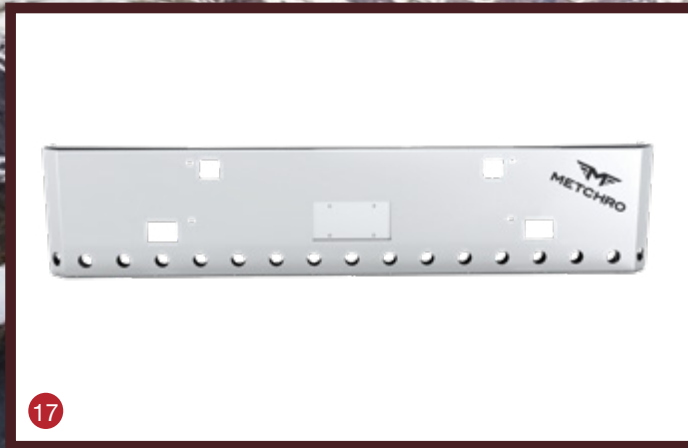

15

17

18

STROB LIGHT BRACKET

49X Western Star

49X SFA WESTERN STAR

SECTION	PART #	DESCRIPTION	YEAR
14 Strob Light Bracket	C7532018	Fits on Western Star 49X 2021 & up Day Cab Flat Roof	2021 & up