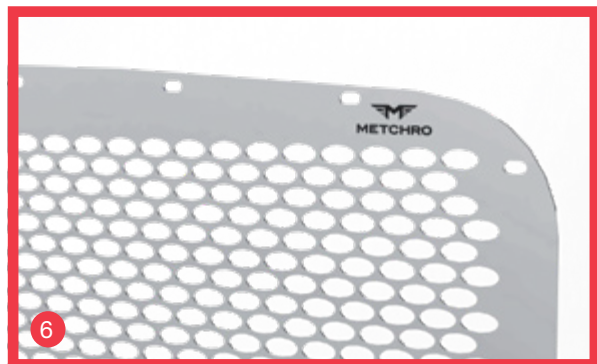

CAB AND SLEEPER ACCESSORIES

EPIQ 579 ULTRALOFT Peterbilt

EPIQ 579 ULTRALOFT PETERBILT			
SECTION	PART #	DESCRIPTION	YEAR
1 Sleeper Luggage Door Trim	S7152267	Sleeper Luggage Door Trim	2024 & up
2 Sleeper Upper Window Trim	S7152268	Sleeper Upper Window Trim	2024 & up
3 Fairing Inserts for Cab & 80" Long Sleeper	S7163006	For SBA 123BBC Ultraloft	2024 & up

KICK PLATES

579 EPIQ ULTRALOFT Peterbilt

579 EPIQ ULTRALOFT PETERBILT			
SECTION	PART #	DESCRIPTION	YEAR
4 Upper Kick Plate	S7162011	Fits on Peterbilt 579 ULTRALOFT 2024 SBA 124BBC	2024 & up
5 Lower Kick Plate	S7162012	Fits on Peterbilt 579 ULTRALOFT 2024 SBA 118BBC & 124BBC	2024 & up

FRONT GRILL

389 Peterbilt

389 PETERBILT			
SECTION	PART #	DESCRIPTION	YEAR
6 Front Grill with Ellipse Cutout	S7121026	For 131BBC Long Hood	2008 & up