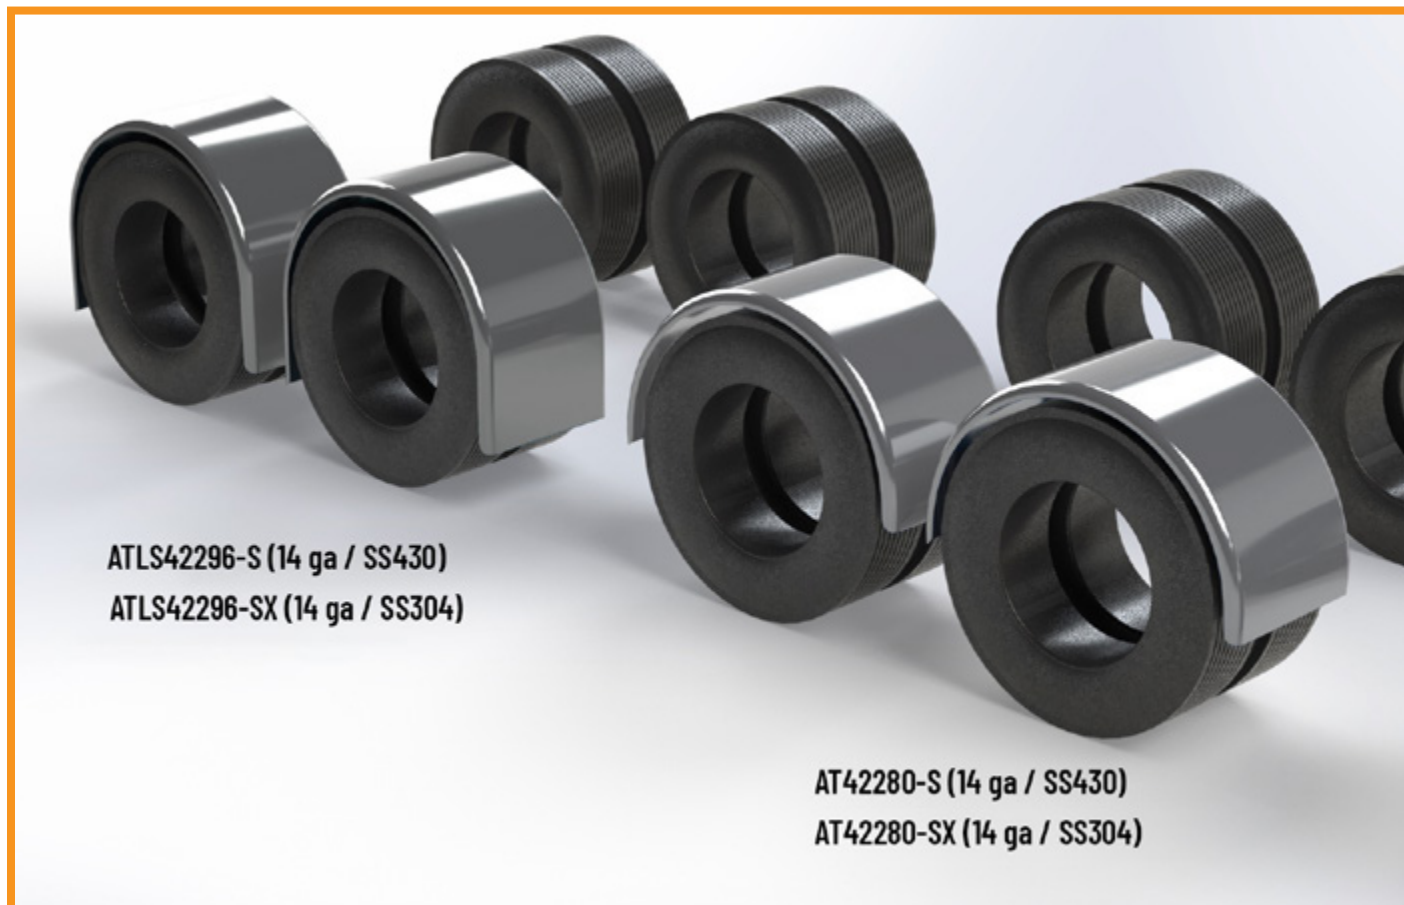

Finish Legend:

- S Standard
- M Mirror

38

39

SIDE MOUNT ARMS | UNIT

Universal

UNIVERSAL ALL YEARS						
	UNIT	GA	PART #	DESCRIPTION	MOUNTING SHAPE	FINISH
38	UN	11	90139-S	29" Metchro Triangular SS304-11 – Flush Mount		M
39	UN	11	90199-SX	29" Metchro Side Mount Arm SS304-11 / Welded End Cap		M
40	UN	14	90190-S	29" Side Mount Arm SS430-14 / Welded End Cap		S
41	UN	14	90190-SX	29" Side Mount SS304-14 / Welded End Cap		M