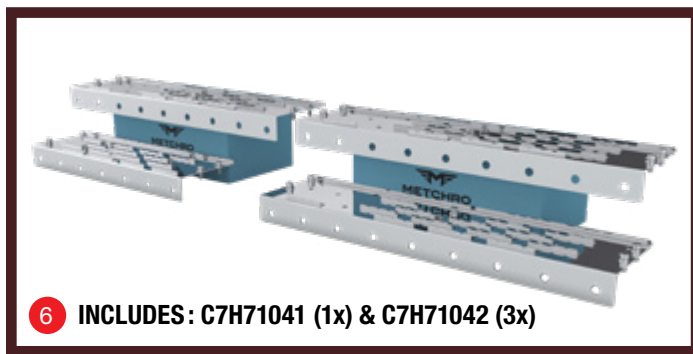

238-258-268-338-358CND HINO						
SECTION	PART #	DESCRIPTION	LIGHTS	INCLUDED		YEARS
				PART #	DESCRIPTION	
1	Side Steps Kit	C7H73001	Four (4) Side Steps Kit with Heavy Duty Grips Pattern	Blank	C7H71037 Driver's side top step C7H71038 Driver's side bottom step C7H71039 Passenger side top step C7H71040 Passenger side bottom step	2011 to 2014
2	Side Steps Kit	C7H73002	Four (4) Side Steps Kit with Heavy Duty Grips Pattern	¾" Laser Cut Holes on Front Side of each Step	C7H71045 Driver's side top step C7H71046 Driver's side bottom step C7H71047 Passenger side top step C7H71048 Passenger side bottom step	2011 to 2014
3	Side Steps Kit	C7H73003	Four (4) Side Steps Kit with Heavy Duty Grips Pattern	Blank	C7H71029 Driver's / passenger step (3x) C7H71030 Passenger side bottom step (1x)	2014 & up
4	Side Steps Kit	C7H73004	Four (4) Side Steps Kit with Heavy Duty Grips Pattern	¾" Laser Cut Holes on Front Side of each Step	C7H71049 Driver's/ passenger step (3x) C7H71050 Passenger side bottom step (1x)	2014 & up
L7-L8 HINO						
SECTION	PART #	DESCRIPTION	LIGHTS	INCLUDED		YEARS
				PART #	DESCRIPTION	
5	Side Steps Kit	C7H73005	Four (4) Side Steps Kit with Heavy Duty Grips Pattern	Blank	C7H71041 Driver's / passenger step (1x) C7H71042 Passenger side bottom step (3x)	2021 & up
6	Side Steps Kit	C7H73006	Four (4) Side Steps Kit with Heavy Duty Grips Pattern	¾" Laser Cut Holes on Front Side of each Step	C7H71041 Driver's / passenger step (1x) C7H71042 Passenger side bottom step (3x)	2021 & up