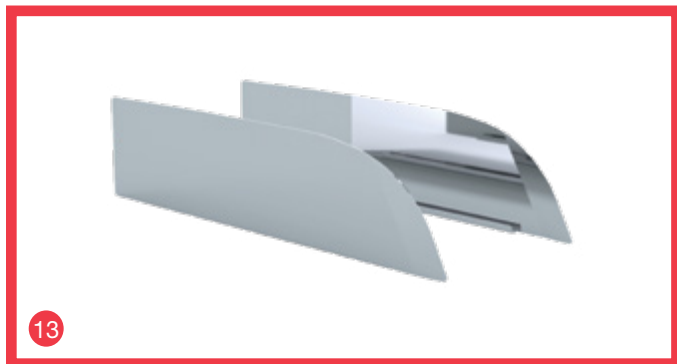

SUN VISORS

Peterbilt

SECTION	PART #	DESCRIPTION	COMPATIBILITY	YEAR
7	S7131069	Viking Drop Center (one piece), Flat Top & Ultracab, Blank	389, 589	2008 & up
8	S7131071	Viking Drop Center (one piece), Flat Top & Ultracab, Blank	389, 589	2008 & up
9	S7131072	Viking Drop Center (one piece), Flat Top & Ultracab, Blank	389, 589	2008 & up
10	S7131073	Viking Reverse Bowtie (one piece), Flat Top & Ultracab, Blank, made with 304 Grade Stainless Steel 18 ga	389, 589	2008 & up
11	S7131083	Drop Center Sun Visor 14 ga 12" / Flat Glass 2 Pieces, Flat or Ultra Cab, Mirrors on Doors or Cab	325, 330, 335, 337, 340, 347, 348, 357, 365, 367, 375, 377, 378, 379, 382, 384, 385, 386, 388, 389	1988-2024
12	S7131083	Drop Center Sun Visor 14 ga 12" (one piece) / Flat Glass 2 Pieces, Flat or Ultra Cab, Mirrors on Doors or Cab	325, 330, 335, 337, 340, 347, 348, 357, 365, 367, 375, 377, 378, 379, 382, 384, 385, 386, 388, 389	1988-2024

WINDOW SHADES

567 – 579 Peterbilt

567-597 PETERBILT				
SECTION	PART #	DESCRIPTION	YEAR	
13	S7132468	w/o Rain Gutter and Convex Mirror	2012 & up	
14	S7132469	w/ Rain Gutter / w/o Convex Mirror	2012 & up	
15	S7132470	w/o Rain Gutter but w/ Convex Mirror	2012 & up	
16	S7132471	w/ rain gutter and Convex Mirror	2012 & up