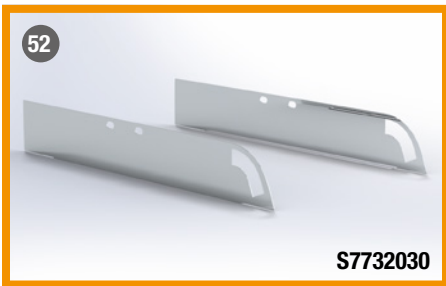

MOST **COMPREHENSIVE** LINE OF CHOP TOPS IN THE INDUSTRY

ALL MADE WITH HIGH QUALITY STAINLESS STEEL 304 OR 430 GRADE & 14 GA THICKNESS

| | PART # | TRUCK | DIMENSIONS | | CHARACTERISTICS & COMPATIBILITY SPECIFICATIONS | PR |
|----|----------|--------------|------------|-------|---|----|
| | | | L. | H. | | |
| 48 | S7532016 | WESTERN STAR | 34" | 5.5" | 49X SFA 2022 / Mirror on Door & Convex Mirror 2021 & UP | ● |
| 49 | S7532017 | WESTERN STAR | 30" | 3.25" | 4900-1993 & UP / Mirror on Door | ● |
| 50 | S7632023 | MACK | 28" | 5" | Pinnacle CH 2006 & UP | ● |
| 51 | S7632068 | MACK | 25" | 5" | Anthem-Pinnacle-Vision w/o Mirror on Door 2019 & UP | ● |
| 52 | S7732030 | VOLVO | 34" | 5" | VNL 2004 & UP / Door Trim | ● |
| 53 | S7732031 | VOLVO | 35" | 6" | VNL 2004 & UP / Window Shade | ● |
| 54 | S7732032 | VOLVO | 36" | 8" | VNL 2004 & UP / Window Shade | ● |
| 56 | S7732033 | VOLVO | 35" | 6" | VHD 2025 & UP / Window Shade | ● |
| 57 | S7A32002 | AUTOCAR | 34" | 5.75" | With Rain Deflector / DC Series 2022 & UP SBA | ● |