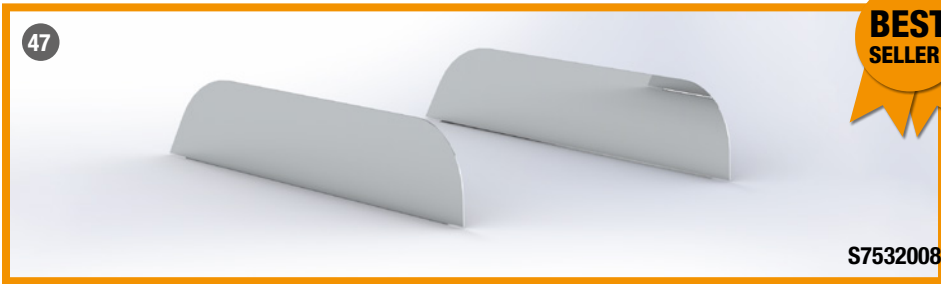

**STAY ON TOP
OF YOUR GAME**