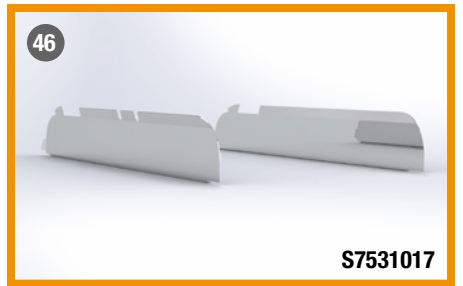

**STAY ON TOP
OF YOUR GAME**