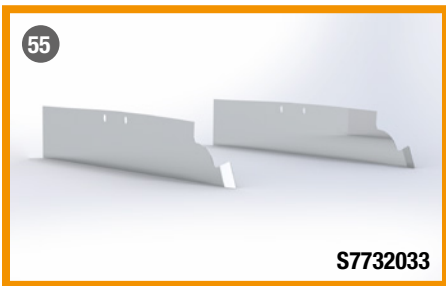

MOST **COMPREHENSIVE** LINE OF CHOP TOPS IN THE INDUSTRY

ALL MADE WITH HIGH QUALITY STAINLESS STEEL 304 OR 430 GRADE & 14 GA THICKNESS

| | PART # | TRUCK | DIMENSIONS | | CHARACTERISTICS & COMPATIBILITY SPECIFICATIONS | PR |
|----|----------|--------------|------------|-------|---|----|
| | | | L. | H. | | |
| 48 | S7532016 | WESTERN STAR | 34" | 5.5" | 49X SFA 2022 / Mirror on Door & Convex Mirror 2021 & UP | ● |
| 49 | S7532017 | WESTERN STAR | 30" | 3.25" | 4900-1993 & UP / Mirror on Door | ● |
| 50 | S7632023 | MACK | 28" | 5" | Pinnacle CH 2006 & UP | ● |
| 51 | S7632068 | MACK | 25" | 5" | Anthem-Pinnacle-Vision w/o Mirror on Door 2019 & UP | ● |
| 52 | S7732030 | VOLVO | 34" | 5" | VNL 2004 & UP / Door Trim | ● |
| 53 | S7732031 | VOLVO | 35" | 6" | VNL 2004 & UP / Window Shade | ● |
| 54 | S7732032 | VOLVO | 36" | 8" | VNL 2004 & UP / Window Shade | ● |
| 56 | S7732033 | VOLVO | 35" | 6" | VHD 2025 & UP / Window Shade | ● |
| 57 | S7A32002 | AUTOCAR | 34" | 5.75" | With Rain Deflector / DC Series 2022 & UP SBA | ● |