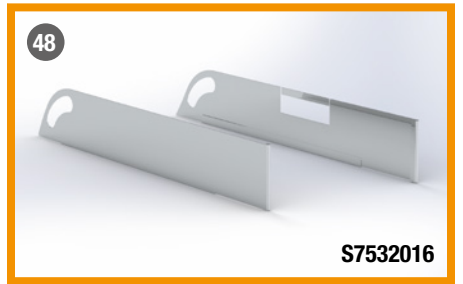

MOST **COMPREHENSIVE** LINE OF CHOP TOPS IN THE INDUSTRY

ALL MADE WITH HIGH QUALITY STAINLESS STEEL 304 OR 430 GRADE & 14 GA THICKNESS

| | PART # | TRUCK | DIMENSIONS | | CHARACTERISTICS & COMPATIBILITY SPECIFICATIONS | PR |
|----|----------|--------------|------------|-------|---|----|
| | | | L. | H. | | |
| 48 | S7532016 | WESTERN STAR | 34" | 5.5" | 49X SFA 2022 / Mirror on Door & Convex Mirror 2021 & UP | ● |
| 49 | S7532017 | WESTERN STAR | 30" | 3.25" | 4900-1993 & UP / Mirror on Door | ● |
| 50 | S7632023 | MACK | 28" | 5" | Pinnacle CH 2006 & UP | ● |
| 51 | S7632068 | MACK | 25" | 5" | Anthem-Pinnacle-Vision w/o Mirror on Door 2019 & UP | ● |
| 52 | S7732030 | VOLVO | 34" | 5" | VNL 2004 & UP / Door Trim | ● |
| 53 | S7732031 | VOLVO | 35" | 6" | VNL 2004 & UP / Window Shade | ● |
| 54 | S7732032 | VOLVO | 36" | 8" | VNL 2004 & UP / Window Shade | ● |
| 56 | S7732033 | VOLVO | 35" | 6" | VHD 2025 & UP / Window Shade | ● |
| 57 | S7A32002 | AUTOCAR | 34" | 5.75" | With Rain Deflector / DC Series 2022 & UP SBA | ● |