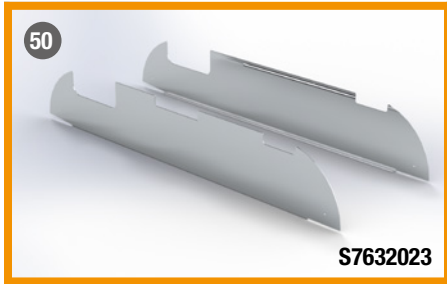

MOST **COMPREHENSIVE** LINE OF CHOP TOPS IN THE INDUSTRY

ALL MADE WITH HIGH QUALITY STAINLESS STEEL 304 OR 430 GRADE & 14 GA THICKNESS

| | PART # | TRUCK | DIMENSIONS | | CHARACTERISTICS & COMPATIBILITY SPECIFICATIONS | PR |
|----|----------|--------------|------------|-------|---|----|
| | | | L. | H. | | |
| 48 | S7532016 | WESTERN STAR | 34" | 5.5" | 49X SFA 2022 / Mirror on Door & Convex Mirror 2021 & UP | ● |
| 49 | S7532017 | WESTERN STAR | 30" | 3.25" | 4900-1993 & UP / Mirror on Door | ● |
| 50 | S7632023 | MACK | 28" | 5" | Pinnacle CH 2006 & UP | ● |
| 51 | S7632068 | MACK | 25" | 5" | Anthem-Pinnacle-Vision w/o Mirror on Door 2019 & UP | ● |
| 52 | S7732030 | VOLVO | 34" | 5" | VNL 2004 & UP / Door Trim | ● |
| 53 | S7732031 | VOLVO | 35" | 6" | VNL 2004 & UP / Window Shade | ● |
| 54 | S7732032 | VOLVO | 36" | 8" | VNL 2004 & UP / Window Shade | ● |
| 56 | S7732033 | VOLVO | 35" | 6" | VHD 2025 & UP / Window Shade | ● |
| 57 | S7A32002 | AUTOCAR | 34" | 5.75" | With Rain Deflector / DC Series 2022 & UP SBA | ● |