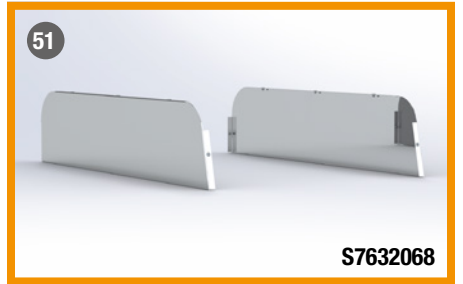

**STAY ON TOP
OF YOUR GAME**